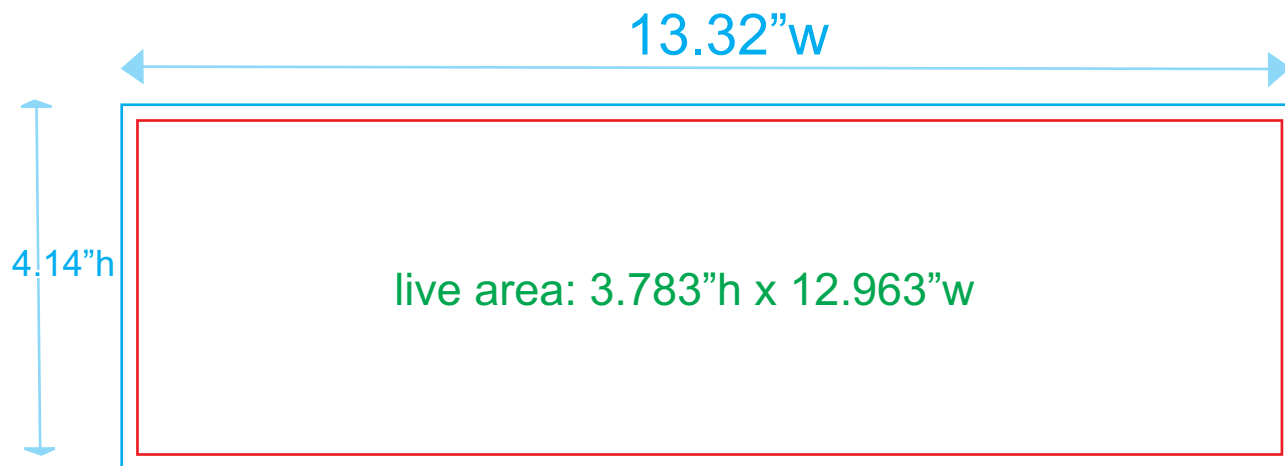

BULLETIN

(vinyl) 10' 6" x 36'

LIVE AREA: 10'6"h X 36'w

TEMPLATE DIMENSIONS: 4.14"h X 13.32"w @ 300-DPI

TEMPLATE LIVE AREA: 3.783" h x 12.963"w

BLEED: 6" Bleed (.18")

FILE TYPE: PDF, EPS, TIF, PSD

TEMPLATE DOWNLOAD: <http://lamarcs.com/templates/10-6x36.psd>